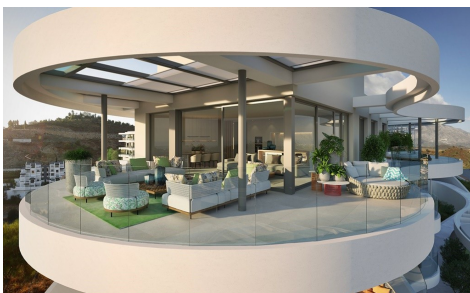

SM45575H

Apartment in Benahavis

€1,395,000

3

3

174m²

69m²

New development of luxury apartment that enjoys breath-taking views from its huge terraces across the Mediterranean Sea towards Gibraltar and the coasts of Africa. From its elevated position just above Marbella's emblematic Golf Valley, the Golf courses of Los Naranjos, La Quinta, Las Brisas and Aloha are at your doorstep. At the gateway of natural reserves and Andalusian cultural heritage, these apartments invites you to enjoy life to the fullest. You will experience luxurious and contemporary living in an exclusive location. The buildings are beautifully integrated within the natural surroundings and take full advantage of the amazing views. Starting with seven iconic buildings that will house 49 spacious residences set...(Ask for More Details!)