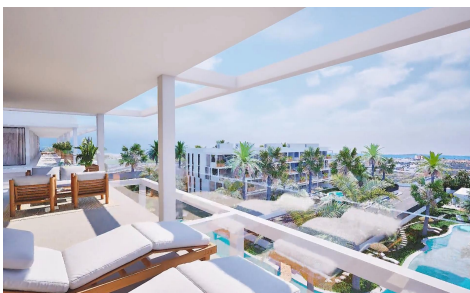

MCDC29760C

NEW BUILD RESIDENTIAL COMPLEX IN MAR DE CRISTAL

3

2

151m²

N/A

NEW BUILD RESIDENTIAL COMPLEX IN MAR DE CRISTAL New Build modern residential complex of apartments and penthouses located very close to the promenade and the long lovely sandy beaches of Mar de Cristal. You can choose from ground floor apartments with a private garden, mid-floor apartments with a terrace, and penthouses with private solarium. Properties has 2 or 3 bedrooms and 2 bathrooms. The apartments have a modern design, presenting an open plan living area, combining the kitchen, dining area and lounge, into a large space with access to the terrace. The master bedroom has a private bathroom. ... (Ask for More Details!)