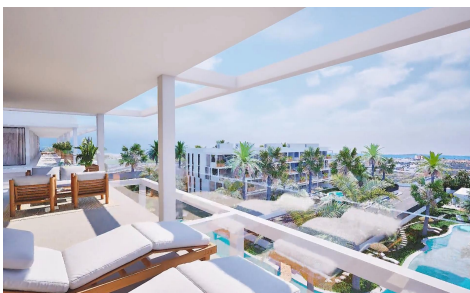

MCDC88195D

NEW BUILD RESIDENTIAL COMPLEX IN MAR DE CRISTAL

3

2

175m²

N/A

NEW BUILD RESIDENTIAL COMPLEX IN MAR DE CRISTAL New Build modern residential complex of apartments and penthouses located very close to the promenade and the long lovely sandy beaches of Mar de Cristal. You can choose from ground floor apartments with a private garden, mid-floor apartments with a terrace, and penthouses with private solarium. Properties has 2 or 3 bedrooms and 2 bathrooms. The apartments have a modern design, presenting an open plan living area, combining the kitchen, dining area and lounge, into a large space with access to the terrace. The master bedroom has a private bathroom. ...(Ask for More Details!)