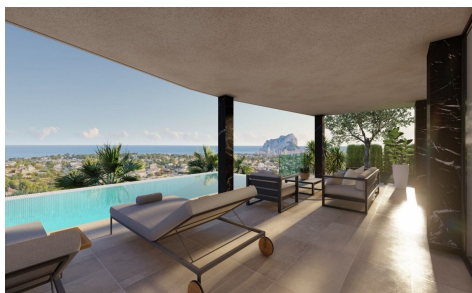

## Villa in Calpe

€1,925,000

4

4

263m<sup>2</sup>

802m<sup>2</sup>

IN CALPE WE LOCATE THIS SPECTACULAR VILLA WITH PANORAMIC VIEWS OF THE SEA, CALPE AND THE PEÑÓN D'IFACH LOCATION: The house is located in a very quiet area of the town in Calpe, which enjoys spectacular views. Very well connected just 5 minutes from the AP-7 motorway and the town of Calpe, 20 minutes from Benidorm and 45 from the Airport in Alicante. One of its advantages is its proximity to a wide range of leisure activities, such as the Ifach Golf Course, the Real Club Náutico de Calpe, the beaches just 10 minutes away and a wide variety of entertainment venues and restaurants. HOUSING: This villa with a constructed area of 263...(Ask for More Details!)