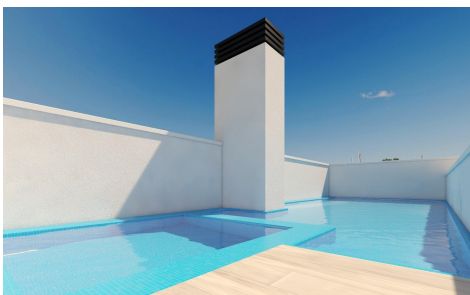

## New Build Apartments in Torrevieja, Just 150m from Playa del Cura Prime Location in Torrevieja, Close to Beaches and Amenities Experience coastal living at its best with these brand-new apartments and penthouses in Torrevieja, located a mere 150 meters from Playa del Cura. These exclusive residences are nestled in a vibrant neighborhood with all essential amenities within reach, including shops, restaurants, and cafes. Perfectly positioned on Spain's Costa Blanca, Torrevieja offers residents a Mediterranean climate and relaxed lifestyle with easy access to both Alicante Airport (45 km) and Murcia Airport (65 km). Modern Design with Spacious Layouts and Quality Finishes This new residential complex consists...(Ask for More Details!)

3

2

96m<sup>2</sup>

N/A

New Build Apartments in Torrevieja, Just 150m from Playa del Cura Prime Location in Torrevieja, Close to Beaches and Amenities Experience coastal living at its best with these brand-new apartments and penthouses in Torrevieja, located a mere 150 meters from Playa del Cura. These exclusive residences are nestled in a vibrant neighborhood with all essential amenities within reach, including shops, restaurants, and cafes. Perfectly positioned on Spain's Costa Blanca, Torrevieja offers residents a Mediterranean climate and relaxed lifestyle with easy access to both Alicante Airport (45 km) and Murcia Airport (65 km). Modern Design with Spacious Layouts and Quality Finishes This new residential complex consists...(Ask for More Details!)