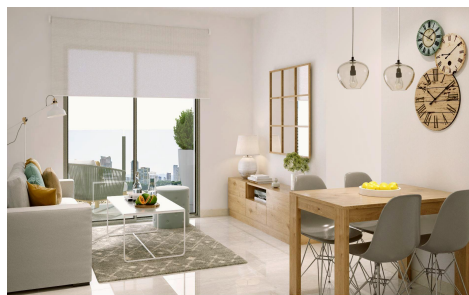

## New Build Apartments in Torrevieja, Just 150m from Playa del Cura Prime Location in Torrevieja, Close to Beaches and Amenities Experience coastal living at its best with these brand-new apartments and penthouses in Torrevieja, located a mere 150 meters from Playa del Cura. These exclusive residences are nestled in a vibrant neighborhood with all essential amenities within reach, including shops, restaurants, and cafes. Perfectly positioned on Spain's Costa Blanca, Torrevieja offers residents a Mediterranean climate and relaxed lifestyle with easy access to both Alicante Airport (45 km) and Murcia Airport (65 km). Modern Design with Spacious Layouts and Quality Finishes This new residential complex consists...(Ask for More Details!)

3

2

96m<sup>2</sup>

N/A

New Build Apartments in Torrevieja, Just 150m from Playa del Cura Prime Location in Torrevieja, Close to Beaches and Amenities Experience coastal living at its best with these brand-new apartments and penthouses in Torrevieja, located a mere 150 meters from Playa del Cura. These exclusive residences are nestled in a vibrant neighborhood with all essential amenities within reach, including shops, restaurants, and cafes. Perfectly positioned on Spain's Costa Blanca, Torrevieja offers residents a Mediterranean climate and relaxed lifestyle with easy access to both Alicante Airport (45 km) and Murcia Airport (65 km). Modern Design with Spacious Layouts and Quality Finishes This new residential complex consists...(Ask for More Details!)