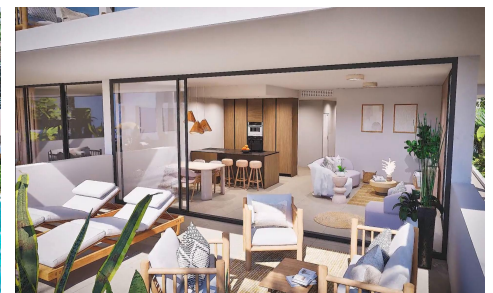

MCDC67650Y

NEW BUILD RESIDENTIAL COMPLEX IN MAR DE CRISTAL

2

2

109m²

N/A

NEW BUILD RESIDENTIAL COMPLEX IN MAR DE CRISTAL New Build modern residential complex of apartments and penthouses located very close to the promenade and the long lovely sandy beaches of Mar de Cristal. You can choose from ground floor apartments with a private garden, mid-floor apartments with a terrace, and penthouses with private solarium. Properties has 2 or 3 bedrooms and 2 bathrooms. The apartments have a modern design, presenting an open plan living area, combining the kitchen, dining area and lounge, into a large space with access to the terrace. The master bedroom has a private bathroom. ... (Ask for More Details!)