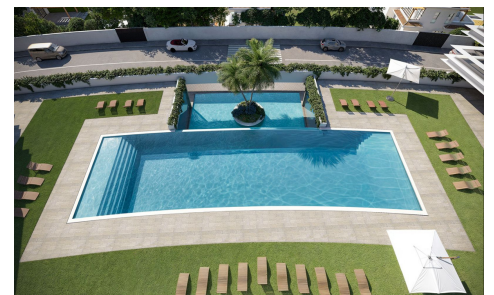

IM13682E

Penthouse in Manilva

€572,500

2

2

66m²

37m²

Elevate Your Coastal Story: Ultra-Modern Living on the Costa del Sol Forget everything you know about standard coastal developments. Nestled in a privileged enclave of Manilva, MÃ¡laga, this exclusive residential masterpiece blends striking contemporary architecture with the effortless, sun-drenched lifestyle of Southern Spain. Composed of two striking, crescent-shaped buildings, the boutique development delivers sixty-four exceptional 2 and 3 bedroom residences engineered for year-round luxury. Inside, light-filled spaces transition seamlessly into expansive panoramic terraces showcasing sweeping mountain and sea views. The ground floor residences boast private gardens and their own plunge pools, while the crown jewel penthouses feature massive rooftop solariums