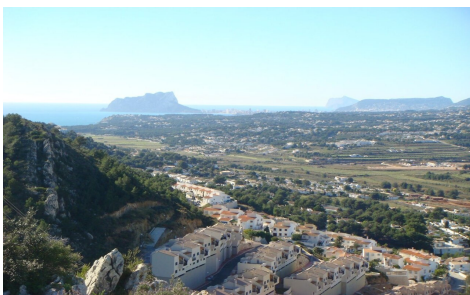

## Land a Plots in Benitachell

€1,600,000

0

0

9,108m<sup>2</sup>

9,108m<sup>2</sup>

N/A

PERFECT INVESTMENT OPPORTUNITY. 9108m<sup>2</sup> of land with a proposed project to build 19 properties of 120m<sup>2</sup> with pool and gardens . Plans available. Lovely area between Benitachell and Moraira with open views and only 5 minutes drive from both towns .