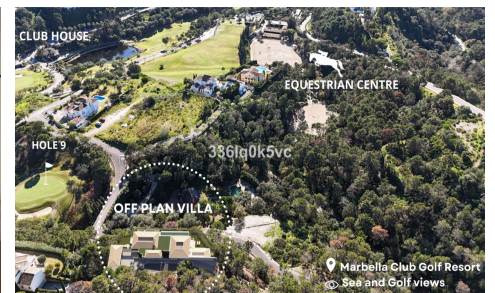

## Villa in Benahavis

€6,300,000

4

6

470m<sup>2</sup>

1,500m<sup>2</sup>

New Development: Prices from 6,300,000 â‚¬ to 6,300,000 â‚¬. [Beds: 4 - 4] [Baths: 6 - 6] [Built size: 470. 00 m2 - 470. 00 m2]\*\*Exclusive Off-Plan Villa in Marbella Club Golf Resort\*\* Discover an exceptional off-plan villa in the most tranquil enclave of the prestigious Marbella Club Golf Resort. This prime location offers a harmonious blend of luxury and nature, within walking distance to the equestrian centre, practice range, and the elegant Club House. Set within a fully gated, highly secure community with 24-hour security, CCTV surveillance, and concierge service, this exclusive development ensures privacy and peace of mind. The resort boasts a private golf club, an outstanding equestrian...(Ask for More Details!)