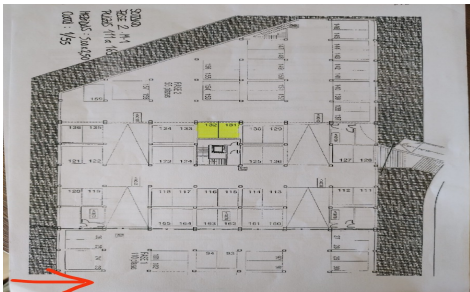

## Parking in La Fuente

€24,000

0

0

25m<sup>2</sup>

N/A

N/A

Two parking spaces which have been closed into a private garage