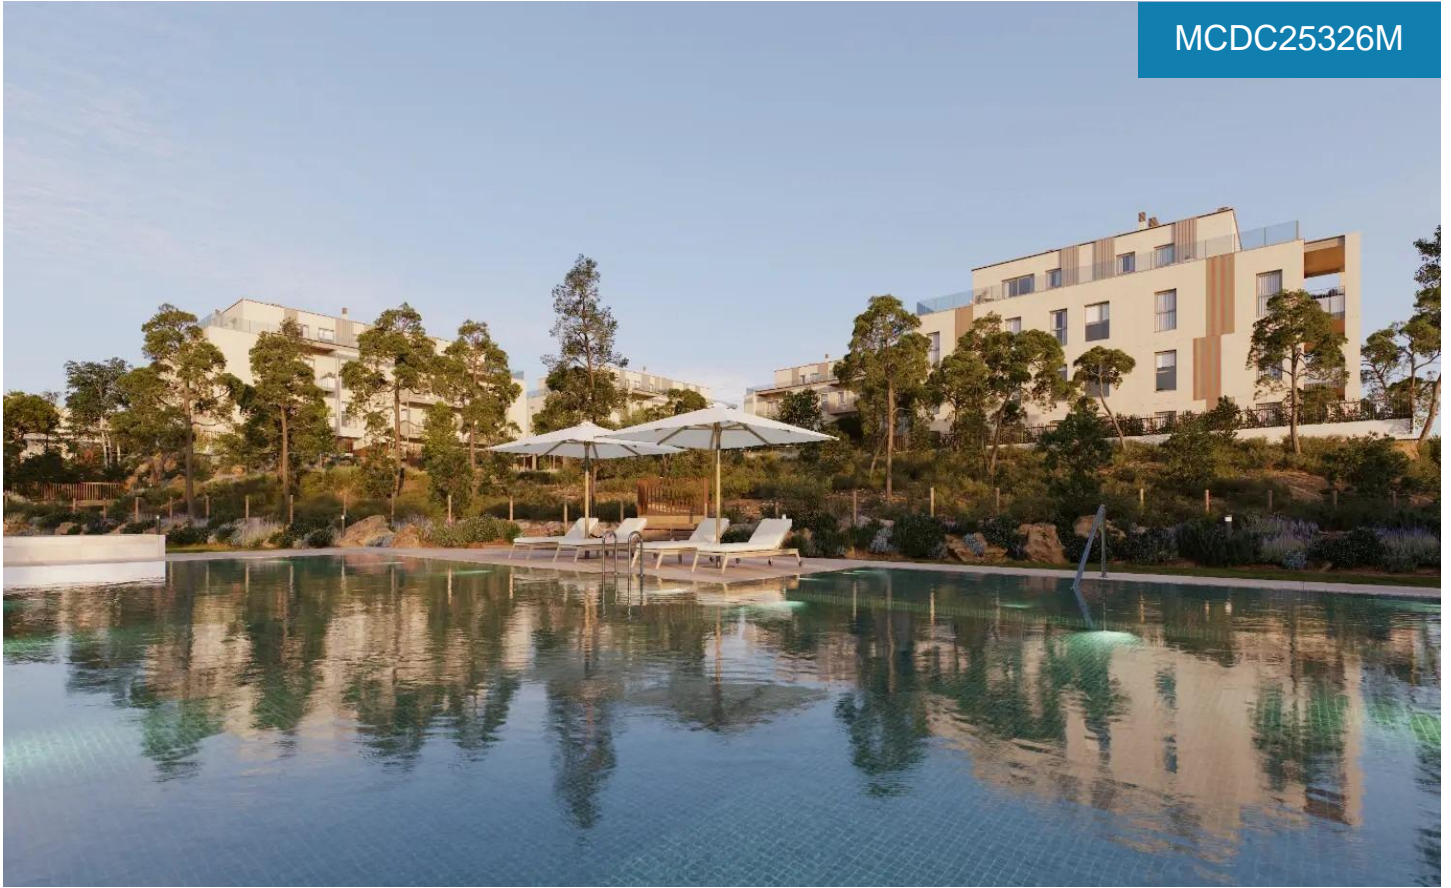

MCDC25326M

**NEW BUILD RESIDENTIAL COMPLEX IN GODELLA, VALENCIA** €160,000

4

2

134m<sup>2</sup>

N/A

**NEW BUILD RESIDENTIAL COMPLEX IN GODELLA, VALENCIA** New Build development with high quality is a constant and an ever-present objective, which is why we have thought of all the details of your new home. Interior development of this complex the communal areas will be cared for to the maximum. The floors of the exterior communal areas will be finished with paving according to the characteristics of the project and the enclosures of the private plots will have a design totally integrated with the aesthetics of their façades. Technology will also be present in the form of LED lighting, which at the end of the month will...(Ask for More Details!)