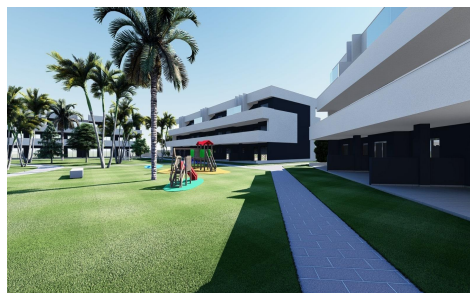

MCDC95302L

NEW BUILD RESIDENTIAL COMPLEX IN EL RASO €208,000

3

2

81m²

N/A

NEW BUILD RESIDENTIAL COMPLEX IN EL RASO New Build closed residential complex of touristic apartments in El Raso, Guardamar del Segura. This new residential complex will consist of 78 touristic apartments and penthouses distributed on the ground floor, first floor, and second floor + solarium. All properties will have a parking space and storage room in the basement, which will be accessible from the community stairs or from the elevator on each floor. The common areas will include a pool area, reception/meeting room, outdoor gym, pétanque area, mini-golf, and spa. **DETAILS TO HIGHLIGHT IN OUR NEW DEVELOPMENT: RENTAL-ALLOWED HOUSING:** These apartments offer...(Ask for More Details!)