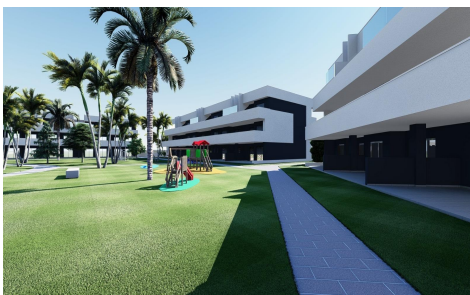

MCDC73239T

NEW BUILD RESIDENTIAL COMPLEX IN EL RASO €203,000

2

2

64m²

35m²

NEW BUILD RESIDENTIAL COMPLEX IN EL RASO New Build closed residential complex of touristic apartments in El Raso, Guardamar del Segura. This new residential complex will consist of 78 touristic apartments and penthouses distributed on the ground floor, first floor, and second floor + solarium. All properties will have a parking space and storage room in the basement, which will be accessible from the community stairs or from the elevator on each floor. The common areas will include a pool area, reception/meeting room, outdoor gym, pétanque area, mini-golf, and spa. **DETAILS TO HIGHLIGHT IN OUR NEW DEVELOPMENT: RENTAL-ALLOWED HOUSING:** These apartments offer...(Ask for More Details!)