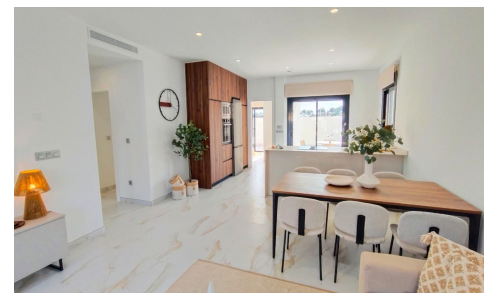

MCDC16402W

Villa in Pilar de la Horadada

€422,500

3

2

112m²

300m²

Discover This Chalet in Pilar de la Horadada Located in the quiet and desirable area of Pinar de Campoverde, this charming modern-designed chalet awaits to offer you an unparalleled lifestyle. With a construction of 112.07 m² and an impressive plot of 337.38 m², every corner of this property radiates light and comfort. A Spacious and Comfortable Home This chalet has three cozy bedrooms, ideal for enjoying family moments or welcoming friends. The two spacious bathrooms are designed to provide comfort and privacy, ensuring that each day, and every morning, begins peacefully. Modern and Open Design The interior layout is open, allowing for a perfect flow between spaces. The fully equipped American... (Ask for More Details!)