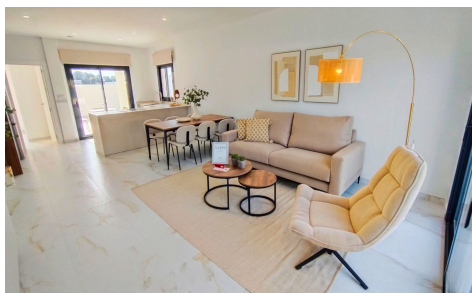

MCDC16402W

Villa in Pilar de la Horadada

€422,500

3

2

112m²

300m²

Discover This Chalet in Pilar de la Horadada Located in the quiet and desirable area of Pinar de Campoverde, this charming modern-designed chalet awaits to offer you an unparalleled lifestyle. With a construction of 112.07 m² and an impressive plot of 337.38 m², every corner of this property radiates light and comfort. A Spacious and Comfortable Home This chalet has three cozy bedrooms, ideal for enjoying family moments or welcoming friends. The two spacious bathrooms are designed to provide comfort and privacy, ensuring that each day, and every morning, begins peacefully. Modern and Open Design The interior layout is open, allowing for a perfect flow between spaces. The fully equipped American... (Ask for More Details!)