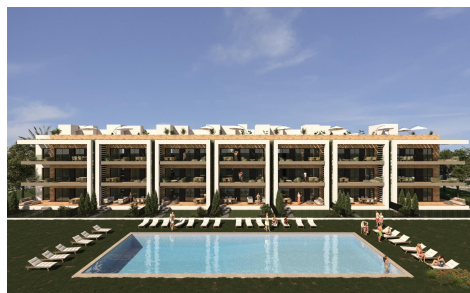

MCDC32511U

NEW BUILD RESIDENTIAL COMPLEX NEAR LA SERENA GOLF

3

2

105m²

159m²

NEW BUILD RESIDENTIAL COMPLEX NEAR LA SERENA GOLF, LOS ALCAZARES This amazing complex will be formed by 244 apartments with 2 and 3 bedrooms, divided in 8 blocks and 20 private Villas. Modern apartments in 3 floors (ground floor plus 2), ground floor with nice gardens, and some of them with private swimming pool and second floor with nice terraces and private solariums. Corner apartments (4 per floor) and top floor apartments has 3 bedrooms and the rest 2 bedrooms. East facing properties looking to the communal areas and West facing with wonderful golf course views. Complex with the communal...(Ask for More Details!)