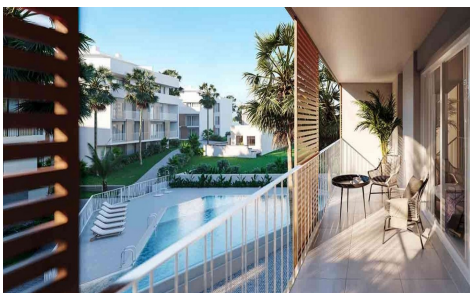

MCDC98994U

NEW RESIDENTIAL IN JAVEA 5 MINUTES FROM THE BEACH, THE PORT AND THE CENTER

3

2

175m²

N/A

NEW RESIDENTIAL IN JAVEA 5 MINUTES FROM THE BEACH, THE PORT AND THE CENTER !
 !! New residential a few minutes from the beach that consists of 58 homes with 2, 3 and 4 bedrooms distributed on the ground floor with a garden, apartments with terraces on intermediate floors, penthouses and duplexes with large terraces. In addition, all homes will have a garage and storage room. The residential complex will have a swimming pool and a social club. You can configure different aspects in the distribution, finishes and extra options of your home. Adapt your new home to your tastes and preferences and...(Ask for More Details!)