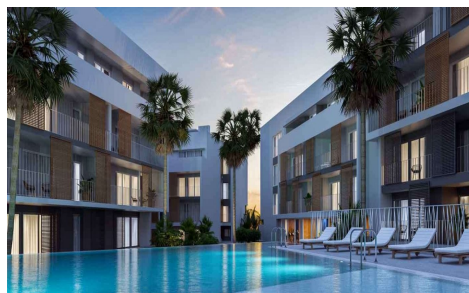

MCDC98994U

NEW RESIDENTIAL IN JAVEA 5 MINUTES FROM THE BEACH, THE PORT AND THE CENTER

3

2

175m²

N/A

NEW RESIDENTIAL IN JAVEA 5 MINUTES FROM THE BEACH, THE PORT AND THE CENTER !
 !! New residential a few minutes from the beach that consists of 58 homes with 2, 3 and 4 bedrooms distributed on the ground floor with a garden, apartments with terraces on intermediate floors, penthouses and duplexes with large terraces. In addition, all homes will have a garage and storage room. The residential complex will have a swimming pool and a social club. You can configure different aspects in the distribution, finishes and extra options of your home. Adapt your new home to your tastes and preferences and...(Ask for More Details!)