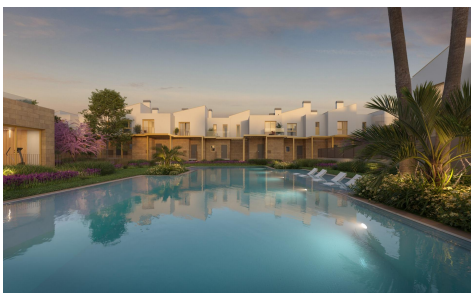

MCDC77722Q

**NEW BUILD RESIDENTIAL IN EL VERGEL**

**€373,000**

2

2

90m<sup>2</sup>

8m<sup>2</sup>

**NEW BUILD RESIDENTIAL IN EL VERGEL** New Build residential complex of 65 modern 2 bedrooms apartments and 2 and 3 bedrooms townhouses in El Vergel. Following the sustainability and energy efficiency approach of residential complex the designers have created a project where terraced single-family homes predominate. This residential concept provides an environment where communal spaces are accessible to all residents, while each home has its own private spaces, both indoors and outdoors, for daily enjoyment. The communal areas breathe a natural and welcoming atmosphere. As you explore its different areas, you will find perfect spaces for walking, sports, and, above all, for cycling. ...(Ask for More Details!)