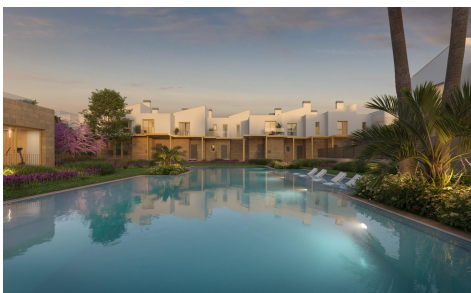

MCDC77722Q

NEW BUILD RESIDENTIAL IN EL VERGEL

€369,000

2

2

90m²

8m²

NEW BUILD RESIDENTIAL IN EL VERGEL New Build residential complex of 65 modern 2 bedrooms apartments and 2 and 3 bedrooms townhouses in El Vergel. Following the sustainability and energy efficiency approach of residential complex the designers have created a project where terraced single-family homes predominate. This residential concept provides an environment where communal spaces are accessible to all residents, while each home has its own private spaces, both indoors and outdoors, for daily enjoyment. The communal areas breathe a natural and welcoming atmosphere. As you explore its different areas, you will find perfect spaces for walking, sports, and, above all, for cycling. ...(Ask for More Details!)