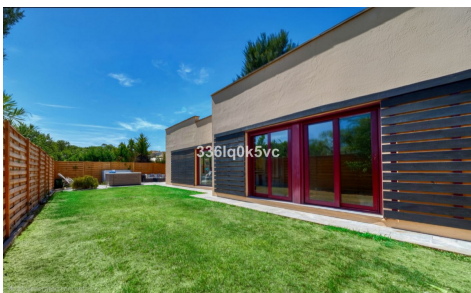

3361q0k5vc