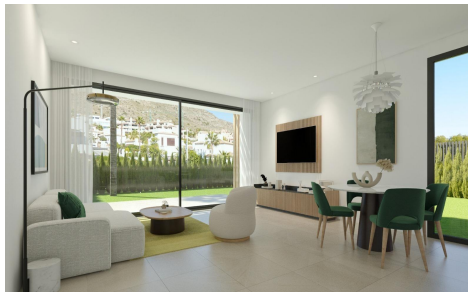

MCDC58202S

NEW BUILD TOWNHOUSES IN FINESTRAT

€535,000

3

3

106m²

103m²

NEW BUILD TOWNHOUSES IN FINESTRAT New Build residential of townhouses and semi-detached villas in Sierra Cortina, Finestrat. All properties will have 3 spacious bedrooms and 3 elegant bathrooms to provide comfort and privacy to its inhabitants. The spacious living-dining room, with its integrated modern kitchen, will be the heart of the house, where family and friends will be able to gather and enjoy unforgettable moments. In addition, the house will be equipped with pre-installation for ducted air conditioning. Cutting-edge technology will be a prominent feature of this house, as it will be fully automated thanks to an advanced home automation system. From lighting control to security management,...(Ask for More Details!)