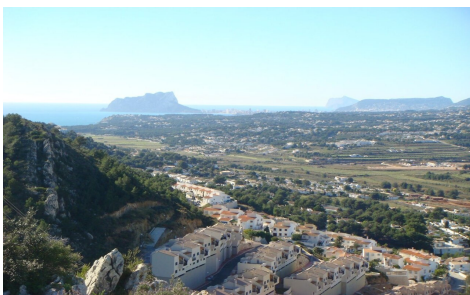

0

0

9,108m²

9,108m²

N/A

PERFECT INVESTMENT OPPORTUNITY. 9108m² of land with a proposed project to build 19 properties of 120m² with pool and gardens . Plans available. Lovely area between Benitachell and Moraira with open views and only 5 minutes drive from both towns .