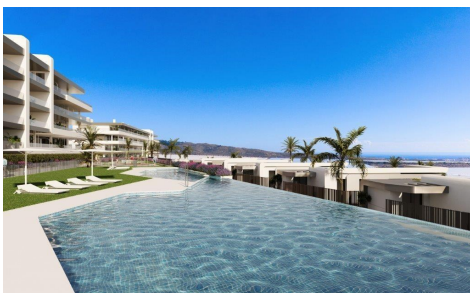

MCDC65881A

NEW BUILD RESIDENTIAL COMPLEX NEAR MUTXAMEL

2

2

74m²

N/A

NEW BUILD RESIDENTIAL COMPLEX NEAR MUTXAMEL Come and live in a complex in an area with a high quality of life, located on the Bonalba golf course with stunning sea views near Mutxamel, a short distance from the Alicante Airport, the city of Alicante and the beaches. . Residential complex has 2 and 3 bedrooms apartments with large terraces, and 2, 3 and 4 bedrooms villas. A dream home where you will create the best memories of your life. Exclusive homes with all the necessary amenities close at hand. Unwind after a long working day in the swimming pool of the complex. Every nook and cranny...(Ask for More Details!)