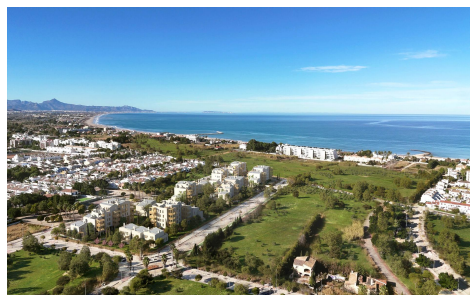

MCDC26598H

NEW BUILD RESIDENTIAL IN EL VERGEL

€493,000

3

3

112m²

126m²

NEW BUILD RESIDENTIAL IN EL VERGEL New Build residential complex of 1, 2 and 3 bedrooms apartments and penthouses in El Vergel designed as compact structures a response to the architects and designers constant pursuit of efficiency in the development. These decisions, spread throughout the various key points of the residential area, ensure that your home stays at the right temperature both in winter and summer. The main feature of the properties will be their large terraces. With regular proportions, they are the ideal spaces for outdoor living. The integration of the living room with these spacious terraces will unite your home as a livable volume where...(Ask for More Details!)