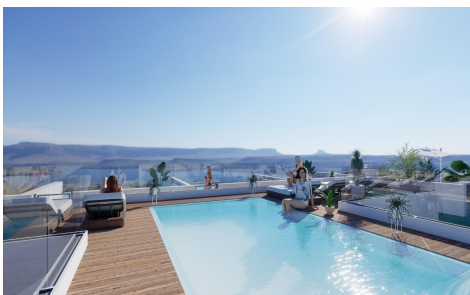

MCDC44044A

NEW BUILD PENTHOUSES IN TORREVIEJA €469,000

2

2

64m²

N/A

NEW BUILD PENTHOUSES IN TORREVIEJA New Build avant-garde design five-storey development in Torrevieja with 34 exclusive properties offers a variety of living options, from stylish apartments to penthouses with breathtaking panoramic views. Every corner of residential has been carefully planned to maximise space and natural light, creating bright and welcoming environments that invite well-being. Residential majestically located in the heart of Torrevieja, consolidating itself as a residential development full of elegance and modernity. Its strategic location ensures that residents will feel part of this amazing city with easy access to a variety of services and attractions. It is a unique opportunity to invest...(Ask for More Details!)