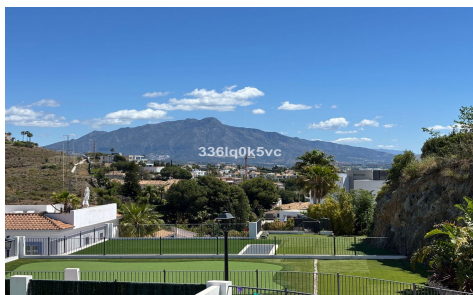

MLS33275J

**Penthouse in Benahavis** **€650,000**

2

2

110m<sup>2</sup>

55m<sup>2</sup>

ELEGANT PENTHOUSE APARTMENT WITH PANORAMIC LA CONCHA MOUNTAIN AND SEA VIEWS  
 PARAISO PUEBLO PHASE II “ BENAHAVÃ•S  
 CONTEMPORARY MEDITERRANEAN LIVING IN AN EXCLUSIVE RESORT-STYLE COMMUNITY  
 TOURIST LICENCE IN PLACE  
 Discover this elegant first-floor apartment with a private rooftop solarium in the exclusive Paraiso Pueblo residential community (Phase II, completed in 2023) in BenahavÃ•s, where contemporary Mediterranean style blends seamlessly with comfort, privacy and resort-style living. The apartment is located in one of the quieter, car-free areas of the community, close to the coworking area, restaurant, gym and the main swimming pool, yet not directly next to them, offering both