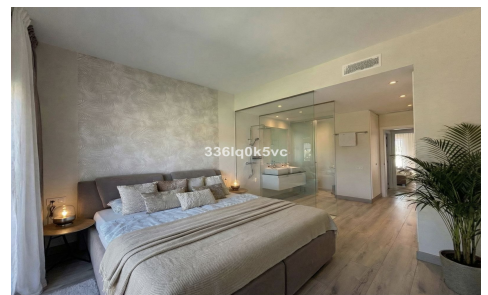

MLS33275J

**Penthouse in Benahavis** **€650,000**

2

2

110m<sup>2</sup>

55m<sup>2</sup>

ELEGANT PENTHOUSE APARTMENT WITH PANORAMIC LA CONCHA MOUNTAIN AND SEA VIEWS  
 PARAISO PUEBLO PHASE II “ BENAHAVÃ•S  
 CONTEMPORARY MEDITERRANEAN LIVING IN AN EXCLUSIVE RESORT-STYLE COMMUNITY  
 TOURIST LICENCE IN PLACE  
 Discover this elegant first-floor apartment with a private rooftop solarium in the exclusive Paraiso Pueblo residential community (Phase II, completed in 2023) in BenahavÃ•s, where contemporary Mediterranean style blends seamlessly with comfort, privacy and resort-style living. The apartment is located in one of the quieter, car-free areas of the community, close to the coworking area, restaurant, gym and the main swimming pool, yet not directly next to them, offering both