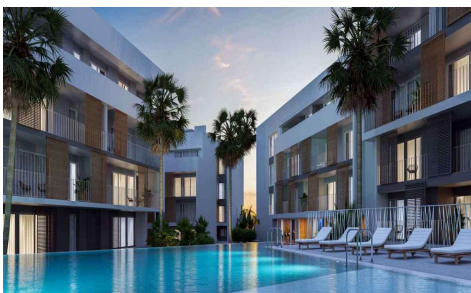

MCDC40428Q

NEW RESIDENTIAL IN JAVEA 5 MINUTES FROM THE BEACH, THE PORT AND THE CENTER !

3

2

106m²

N/A

NEW RESIDENTIAL IN JAVEA 5 MINUTES FROM THE BEACH, THE PORT AND THE CENTER !
 !! New residential a few minutes from the beach that consists of 58 homes with 2, 3 and 4 bedrooms distributed on the ground floor with a garden, apartments with terraces on intermediate floors, penthouses and duplexes with large terraces. In addition, all homes will have a garage and storage room. The residential complex will have a swimming pool and a social club. You can configure different aspects in the distribution, finishes and extra options of your home. Adapt your new home to your tastes and preferences and...(Ask for More Details!)