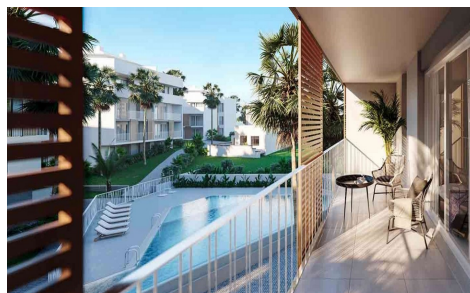

MCDC40428Q

NEW RESIDENTIAL IN JAVEA 5 MINUTES FROM THE BEACH, THE PORT AND THE CENTER !

3

2

106m²

N/A

NEW RESIDENTIAL IN JAVEA 5 MINUTES FROM THE BEACH, THE PORT AND THE CENTER !
 !! New residential a few minutes from the beach that consists of 58 homes with 2, 3 and 4 bedrooms distributed on the ground floor with a garden, apartments with terraces on intermediate floors, penthouses and duplexes with large terraces. In addition, all homes will have a garage and storage room. The residential complex will have a swimming pool and a social club. You can configure different aspects in the distribution, finishes and extra options of your home. Adapt your new home to your tastes and preferences and...(Ask for More Details!)