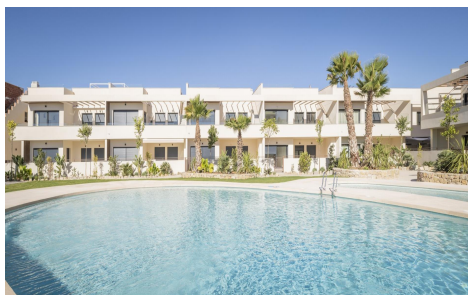

## DESIGN BUNGALOW BY THE SEA

€370,000

2

2

100m<sup>2</sup>

42m<sup>2</sup>

**DESIGN BUNGALOW BY THE SEA** Residential in a newly developed area just 250m from the sea. Excellent location very close to the urban center of Torrevieja and surrounded by services, shops and restaurants. The Torrevieja General Hospital and the marina are also nearby. Excellent residential with a beautiful garden, swimming pool and fitness area. Enjoy this complete, modern, and charming bungalow with a minimalist design. 937