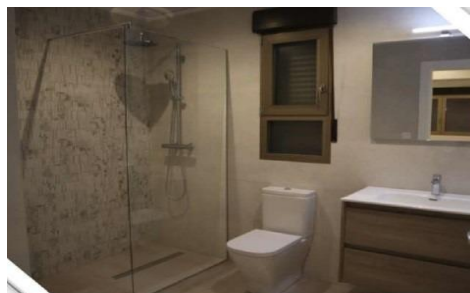

MCDC40668T

NEW BUILD MODERN VILLA IN ASPE

€395,000

3

2

141m²

420m²

NEW BUILD MODERN VILLA IN ASPE New Build modern and innovative design villa in La Romana, Aspe. Villa with 3 bedrooms, 2 bathroom open plan kitchen with living room, terrace, private garden with the pool and parking space. The Villas are pre installed for A/C hot and cold and electric blinds to all the windows. As well you will have a choice of tiles and kitchen so the villa will be finished to your own style and colour. Near Aspe is a very special Town of La Romana within easy walking distance from our development. La Romana has a prosperous economy based...(Ask for More Details!)