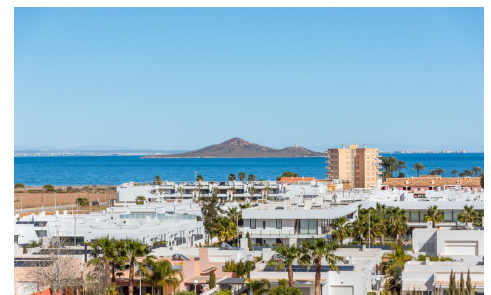

MCDC63957T

NEW BUILD RESIDENTIAL COMPLEX IN MAR DE CRISTAL

2

2

99m²

N/A

NEW BUILD RESIDENTIAL COMPLEX IN MAR DE CRISTAL New Build modern residential complex of apartments and penthouses located very close to the promenade and the long lovely sandy beaches of Mar de Cristal. You can choose from ground floor apartments with a private garden, mid-floor apartments with a terrace, and penthouses with private solarium. Properties has 2 or 3 bedrooms and 2 bathrooms. The apartments have a modern design, presenting an open plan living area, combining the kitchen, dining area and lounge, into a large space with access to the terrace. The master bedroom has a private bathroom. ... (Ask for More Details!)