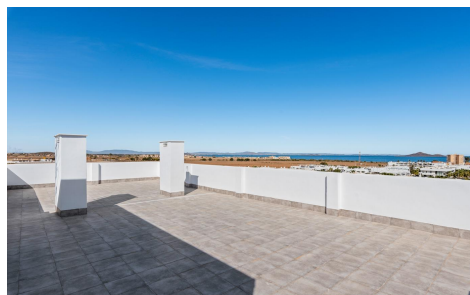

MCDC63957T

NEW BUILD RESIDENTIAL COMPLEX IN MAR DE CRISTAL

2

2

99m²

N/A

NEW BUILD RESIDENTIAL COMPLEX IN MAR DE CRISTAL New Build modern residential complex of apartments and penthouses located very close to the promenade and the long lovely sandy beaches of Mar de Cristal. You can choose from ground floor apartments with a private garden, mid-floor apartments with a terrace, and penthouses with private solarium. Properties has 2 or 3 bedrooms and 2 bathrooms. The apartments have a modern design, presenting an open plan living area, combining the kitchen, dining area and lounge, into a large space with access to the terrace. The master bedroom has a private bathroom. ... (Ask for More Details!)