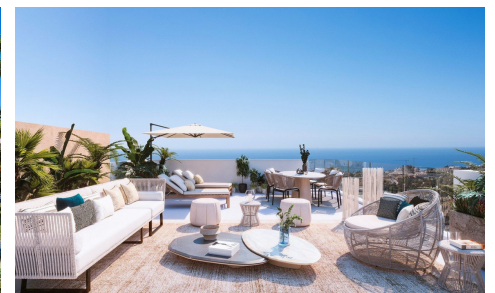

IM80179P

Penthouse in Benalmadena

€450,000

2

2

103m²

N/A

**** Key Ready - Last Unit - Sold Fully Furnished ****This exclusive private development is located in a privileged area of Benalmadena. Thanks to its elevated location, all homes will enjoy incredible panoramic views of the sea and the coast. The terraced layout overlooking the Mediterranean Sea means that each and every one of the 49 apartments and 2 townhouses enjoys bright rooms thanks to natural light. The complex offers 2 and 3 bedroom homes with large terraces, bright penthouses, and townhouses with private gardens and terraces. The sloping terrain allows for staggered housing, with large terraces that are further enhanced by glass railings that appear to blend seamlessly with...(Ask for More Details!)