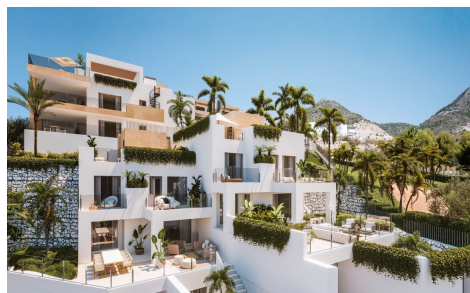

Penthouse in Benalmadena

€599,000

3

2

95m²

N/A

** Reduced from €682,000 for a quick sale **This exclusive private development is located in a privileged area of Benalmadena. Thanks to its elevated location, all homes will enjoy incredible panoramic views of the sea and the coast. The terraced layout overlooking the Mediterranean Sea means that each and every one of the 49 apartments and 2 townhouses enjoys bright rooms thanks to natural light. The complex offers 2 and 3 bedroom homes with large terraces, bright penthouses, and townhouses with private gardens and terraces. The sloping terrain allows for staggered housing, with large terraces that are further enhanced by glass railings that appear to blend seamlessly with the sea...(Ask for More Details!)