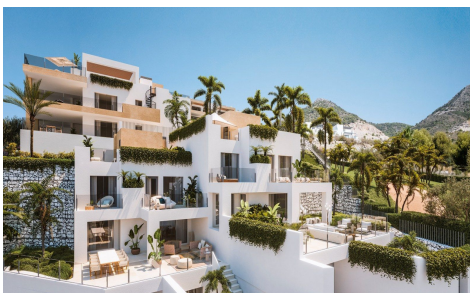

IM80179P

Penthouse in Benalmadena

€450,000

2

2

103m²

N/A

**** Key Ready - Last Unit - Sold Fully Furnished ****This exclusive private development is located in a privileged area of Benalmadena. Thanks to its elevated location, all homes will enjoy incredible panoramic views of the sea and the coast. The terraced layout overlooking the Mediterranean Sea means that each and every one of the 49 apartments and 2 townhouses enjoys bright rooms thanks to natural light. The complex offers 2 and 3 bedroom homes with large terraces, bright penthouses, and townhouses with private gardens and terraces. The sloping terrain allows for staggered housing, with large terraces that are further enhanced by glass railings that appear to blend seamlessly with...(Ask for More Details!)