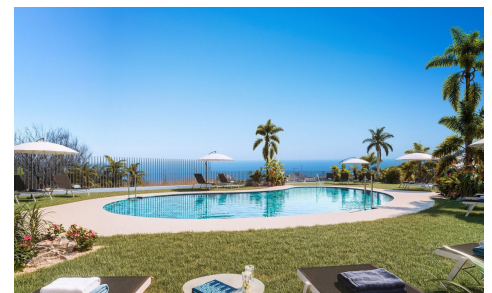

Penthouse in Benalmadena

€599,000

3

2

95m²

N/A

** Reduced from €682,000 for a quick sale **This exclusive private development is located in a privileged area of Benalmadena. Thanks to its elevated location, all homes will enjoy incredible panoramic views of the sea and the coast. The terraced layout overlooking the Mediterranean Sea means that each and every one of the 49 apartments and 2 townhouses enjoys bright rooms thanks to natural light. The complex offers 2 and 3 bedroom homes with large terraces, bright penthouses, and townhouses with private gardens and terraces. The sloping terrain allows for staggered housing, with large terraces that are further enhanced by glass railings that appear to blend seamlessly with the sea...(Ask for More Details!)